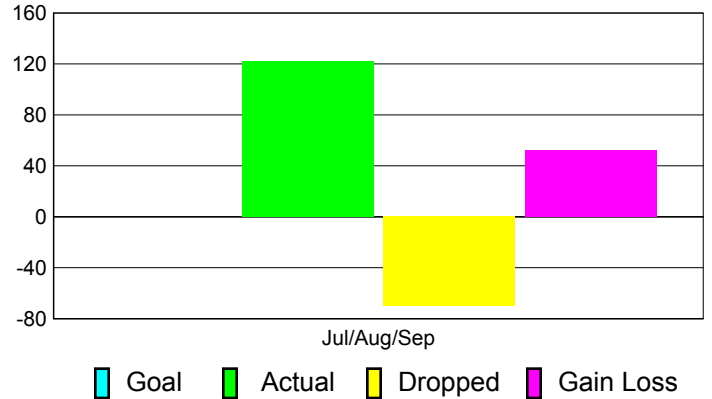

Membership Results 2011-2012

Goal, New, Dropped, Gain/Loss

Comparison of Membership Gain/Loss

Current Year Compared to the Previous Year